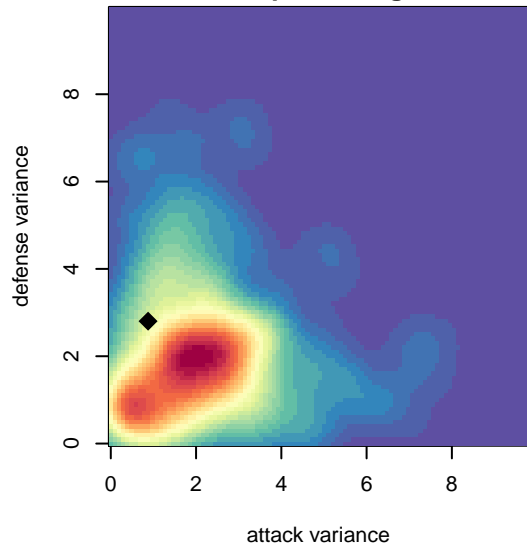

Heat FC ET B04

, NV
B04 total strength=1452
attack=13.87 defense=6.62

alt names used:
HEAT FC 04 ET (NV)

Venues played:
2016 Surf Cup Super Black U13
2016 LV Mayors Fall Classic U-14 U14

**attack and defense variance (black dot)
relative to other teams
and top 10 in region**

**attack and defense rating
relative to others at age
and all opponents in last 13 months**

**attack and defense rating
relative to others at age
and all opponents in last 13 months**

Performance relative to 13 month average

Performance relative to 13 month average

Distribution of opponents
 Red = Lose zone, Blue = Win zone, Green = Even
 Black line separates win/lose zones

lot. A=Neither has attack advantage, B=Opponent has both attack and defense advantage, C=Opponent has both attack and defense disadvantage, D=Both have